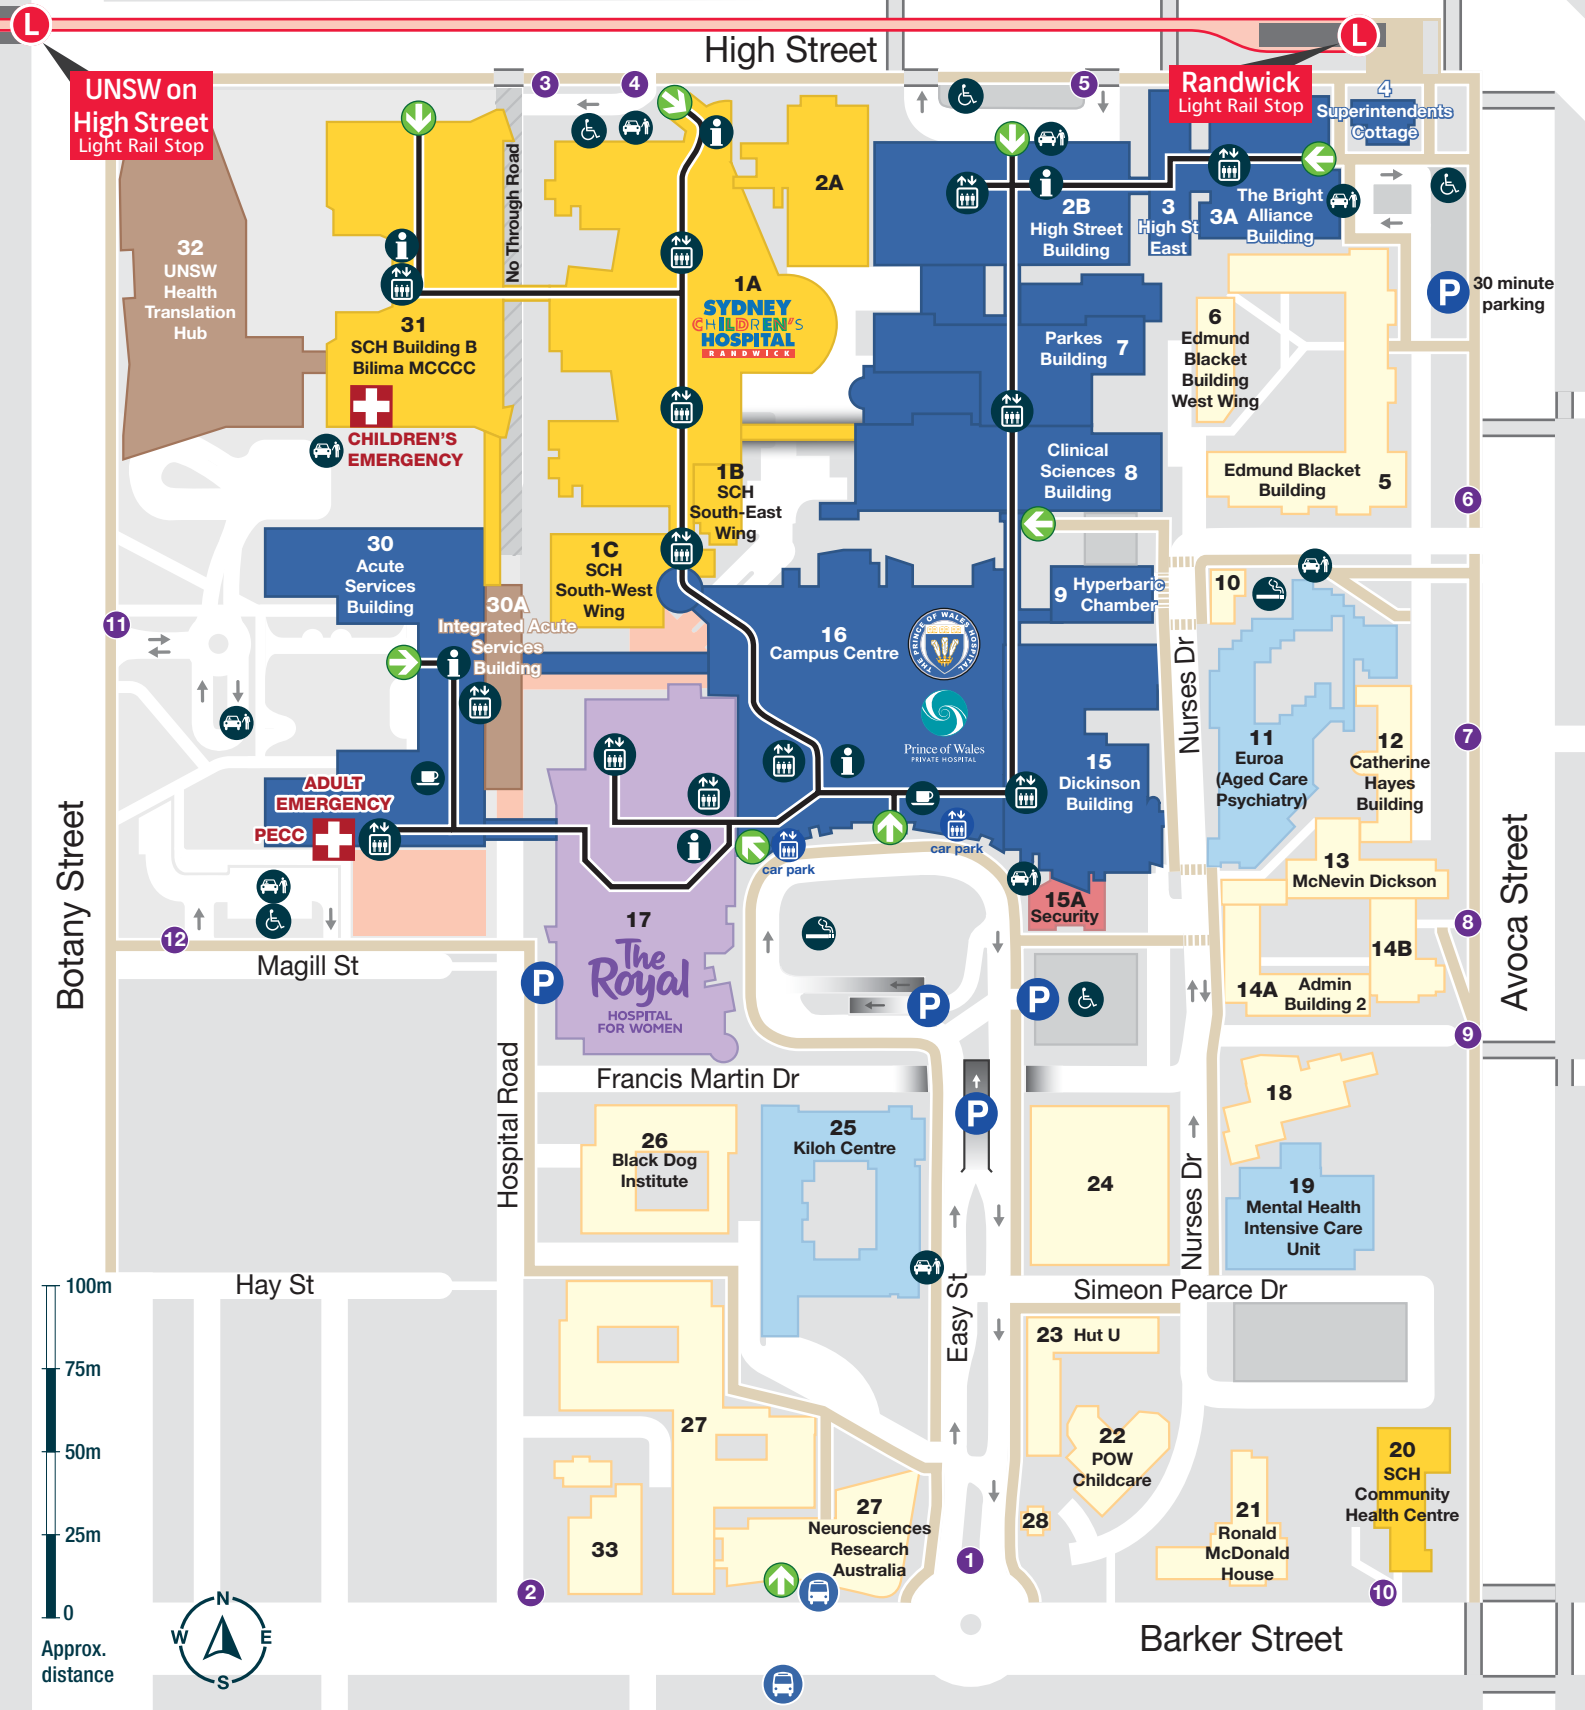

RANDWICK HOSPITALS CAMPUS MAP

Health
South Eastern Sydney
Local Health District

5 min walk to Belmore Road bus stop →

Legend:

- | | | | |
|----------------------------|--------------------------|--|-----------------------------|
| Sydney Children's Hospital | Prince of Wales Hospital | Prince of Wales Private Hospital (Level 5 Campus Centre) | Royal Hospital for Women |
| Light rail line/stop | Traffic light crossing | Main entrance | Smoking only permitted here |
| Bus stop | Footpath | Key thoroughfare | Drop off / pick up |
| One way access | Entry gate | Elevator | Disability parking |
| | | Info desk | Café |